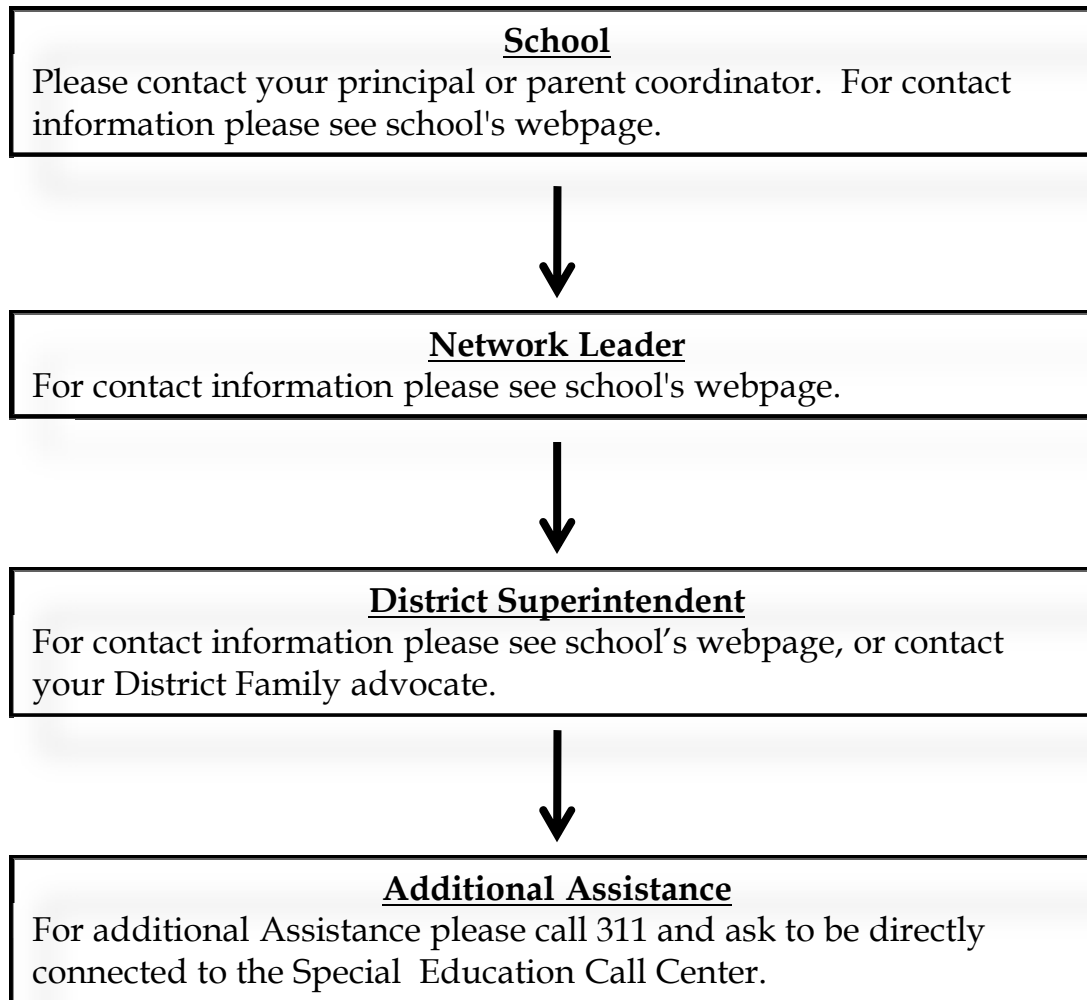

Where to Go When I Have a Special Education Question

- If you are unable to resolve your issue through the contact at your school, please see the following steps to determine who to contact next.

- To find your school's webpage, please use the "Find Your School" tool on the DOE website.
<http://schools.nyc.gov/FindASchool/default.htm>